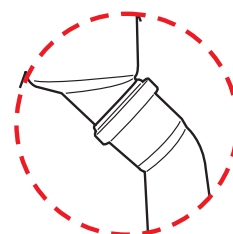

URIMAT compactplus, compactinfo, compactvideo

URIMAT®

90°
wall outlet adaptor
supplied with the urinal

45°
floor outlet adaptor
supplied with the urinal

Important:
 Make sure all drainpipes are professionally cleaned
 when replacing existing waterflushed urinals!

URIMAT **compactplus**
 with passiv display,
 mounting bracket and -kit,
 stench trap insert, sieve
 and 45° elbow Ø50mm,
 Art.-No. 14.001

URIMAT **compactinfo**
 with illuminated display,
 mounting bracket and -kit,
 stench trap insert, sieve
 and 45° elbow Ø50mm,
 Art.-No. 14.101

URIMAT **compactvideo**
 with 7" LCD display and
 integrated 2GB harddrive,
 mounting bracket and -kit,
 stench trap insert, sieve
 and 45° elbow Ø50mm,
 Art.-No. 14.971

URIMAT **Mounting Kit**
 dowels, screws, sieve
 and mounting bracket
 Art.-No. 57.004