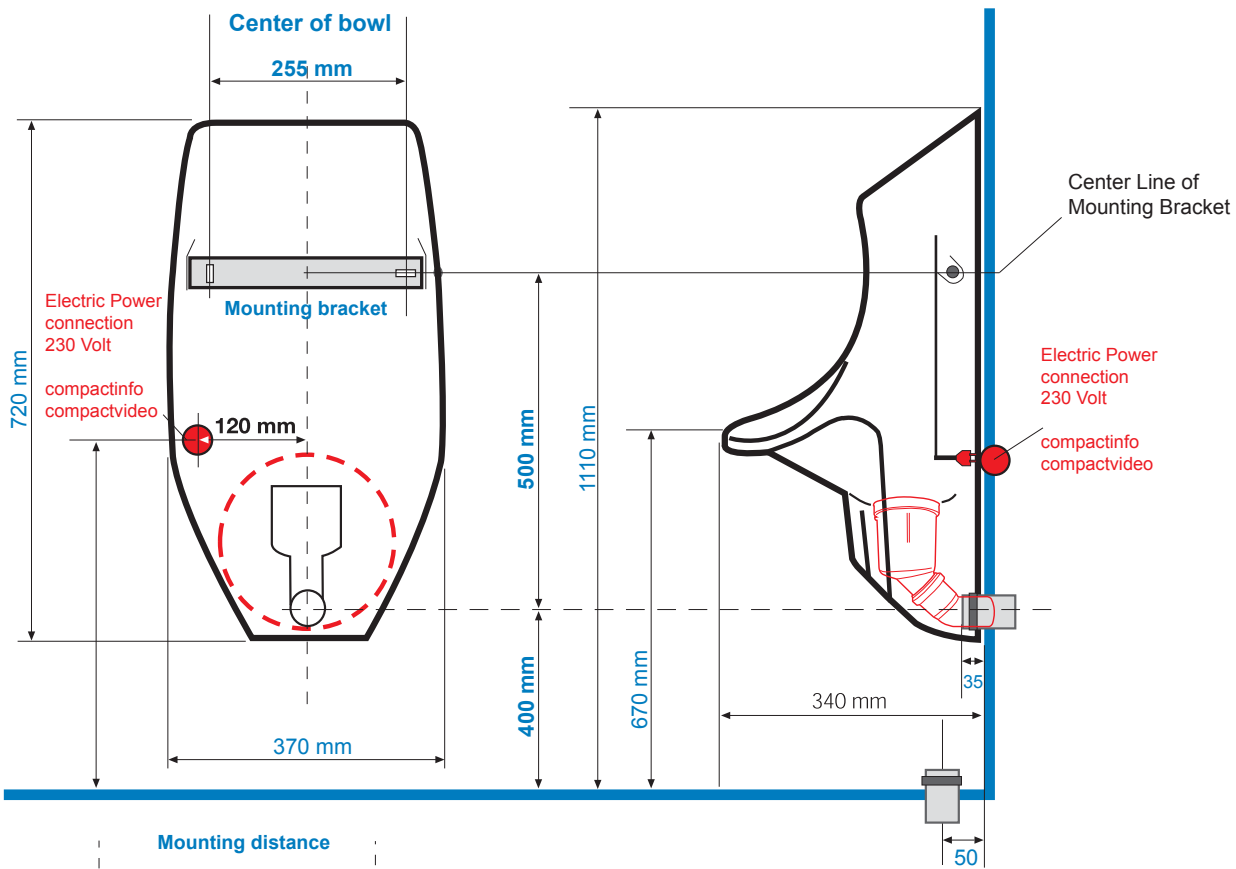

URIMAT compactplus, compactinfo, compactvideo

URIMAT®

90°
wall outlet adaptor
supplied with the urinal

45°
floor outlet adaptor
supplied with the urinal

Important:
 Make sure all drainpipes are professionally cleaned
 when replacing existing waterflushed urinals!

URIMAT **compactplus**
 with passiv display,
 mounting bracket and -kit,
 stench trap insert, sieve
 and 45° elbow Ø50mm,
 Art.-No. 14.001

URIMAT **compactinfo**
 with illuminated display,
 mounting bracket and -kit,
 stench trap insert, sieve
 and 45° elbow Ø50mm,
 Art.-No. 14.101

URIMAT **compactvideo**
 with 7" LCD display and
 integrated 2GB harddrive,
 mounting bracket and -kit,
 stench trap insert, sieve
 and 45° elbow Ø50mm,
 Art.-No. 14.971

URIMAT **Mounting Kit**
 dowels, screws, sieve
 and mounting bracket
 Art.-No. 57.004