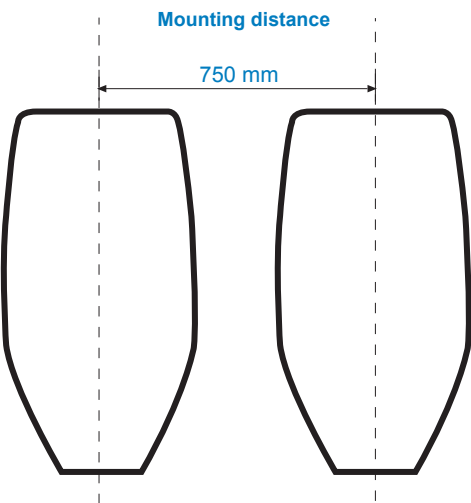

URIMAT compactplus, compactinfo, compactvideo

URIMAT®

90°
wall outlet adaptor
supplied with the urinal

45°
floor outlet adaptor
supplied with the urinal

Important:
 Make sure all drainpipes are professionally cleaned
 when replacing existing waterflushed urinals!

URIMAT **compactplus**
 with passiv display,
 mounting bracket and -kit,
 stench trap insert, sieve
 and 45° elbow Ø50mm,
 Art.-No. 14.001

URIMAT **compactinfo**
 with illuminated display,
 mounting bracket and -kit,
 stench trap insert, sieve
 and 45° elbow Ø50mm,
 Art.-No. 14.101

URIMAT **compactvideo**
 with 7" LCD display and
 integrated 2GB harddrive,
 mounting bracket and -kit,
 stench trap insert, sieve
 and 45° elbow Ø50mm,
 Art.-No. 14.971

URIMAT **Mounting Kit**
 dowels, screws, sieve
 and mounting bracket
 Art.-No. 57.004